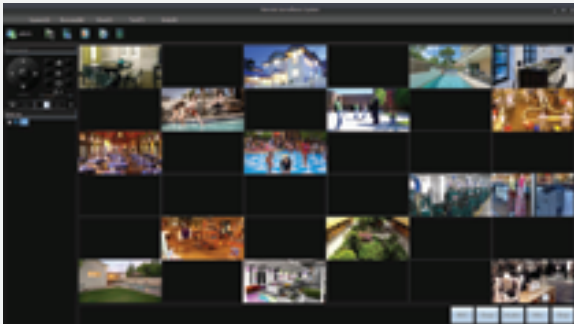

FEATURES IMAGES

CMS (CENTRAL MONITORING SYSTEM)

compatible with:

TECHNICAL SPECIFICATIONS

CODEC	H.264
OPERATING SYSTEM	EMBEDDED LINUX
VIDEO	
Channel	16
Output	HDMI, VGA, CVBS, 1 SPOT, 16 LOOP
Dual Display	Yes
RECORDING	
Rate (PAL)	16ch*960H@400fps
Mode	Manual, Schedule, Motion, Alarm
PLAYBACK	
Display	16ch @960H Realtime
Search Mode	Time, Date, Record Mode, Smart search
Privacy Masking	4 Zones (max)
STORAGE	
Internal	8 ea HDD (4TB each)
Backup	USB, CD/DVD-RW, 2 e-SATA/Network
NETWORKING	
Web	IE11, Chrome, Firefox, Safari
CMS	Support max 100ch viewing per CMS
Mobile	iPhone, iPad, Android
Email	Yes
Snapshot Function	IE - Yes CMS - Yes Apps - Yes
INTERFACE	
Network	1 RJ-45, 10/100M/1000M adaptive Ethernet Interface
IR Extension	Yes
USB	4(Front 2 & Back 2)
PTZ(RS-485)	Yes
RS-232	Yes
Audio	G.771A, 16 in, 1 out
Alarm	16in, 4out
POWER SUPPLY	230VAC
POWER CONSUMPTION (w/o HDD)	71W
OPERATING TEMPERATURE	-10°C ~ 55°C
HUMIDITY	12% ~ 85%RH
DIMENSION (W x L x H)	440 x 460.1 x 111
WEIGHT(w/o HDD)	7.2kg
HOUSING	2U